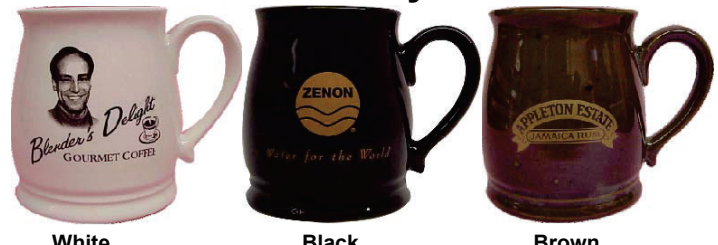

TS0148 Pot Belly - 13oz

8919 - Kona - 15oz (6C)

Imprint size: 2" h x 3" w - 36/case, 43lbs

	36	72	144	288	504	1008
White	9.35	6.00	5.80	5.60	5.40	5.20
Black	10.40	6.80	6.60	6.40	6.20	6.00
Blue	10.65	7.00	6.80	6.60	6.40	6.20
Add. Colour	1.25	1.00	0.90	0.85	0.80	0.75
Setup Charge/Colour	$40(G)		Repeat Setup/Colour $20(G)			
4 Colour Process setup	$200(G)		Halftone Setup $50(G)			
2nd side (same)	$0.60(C)		2nd side (different) $0.70(C)			

TS0148 - Pot Belly - 13oz (6C)

Imprint size: 2" h x 2" w - 36/case, 36 lbs

	36	72	144	288	504	1008
White	9.35	6.00	5.80	5.60	5.40	5.20
Black	9.60	6.20	6.00	5.80	5.60	5.40
Brown w/ Speckle	9.85	6.40	6.20	6.00	5.80	5.60
Add. Colour	1.25	1.00	0.90	0.85	0.80	0.75
Setup Charge/Colour	$40(G)		Repeat Setup/Colour $20(G)			
4 Colour Process setup	$200(G)		Halftone Setup $50(G)			
2nd side (same)	$0.60(C)		2nd side (different) $0.70(C)